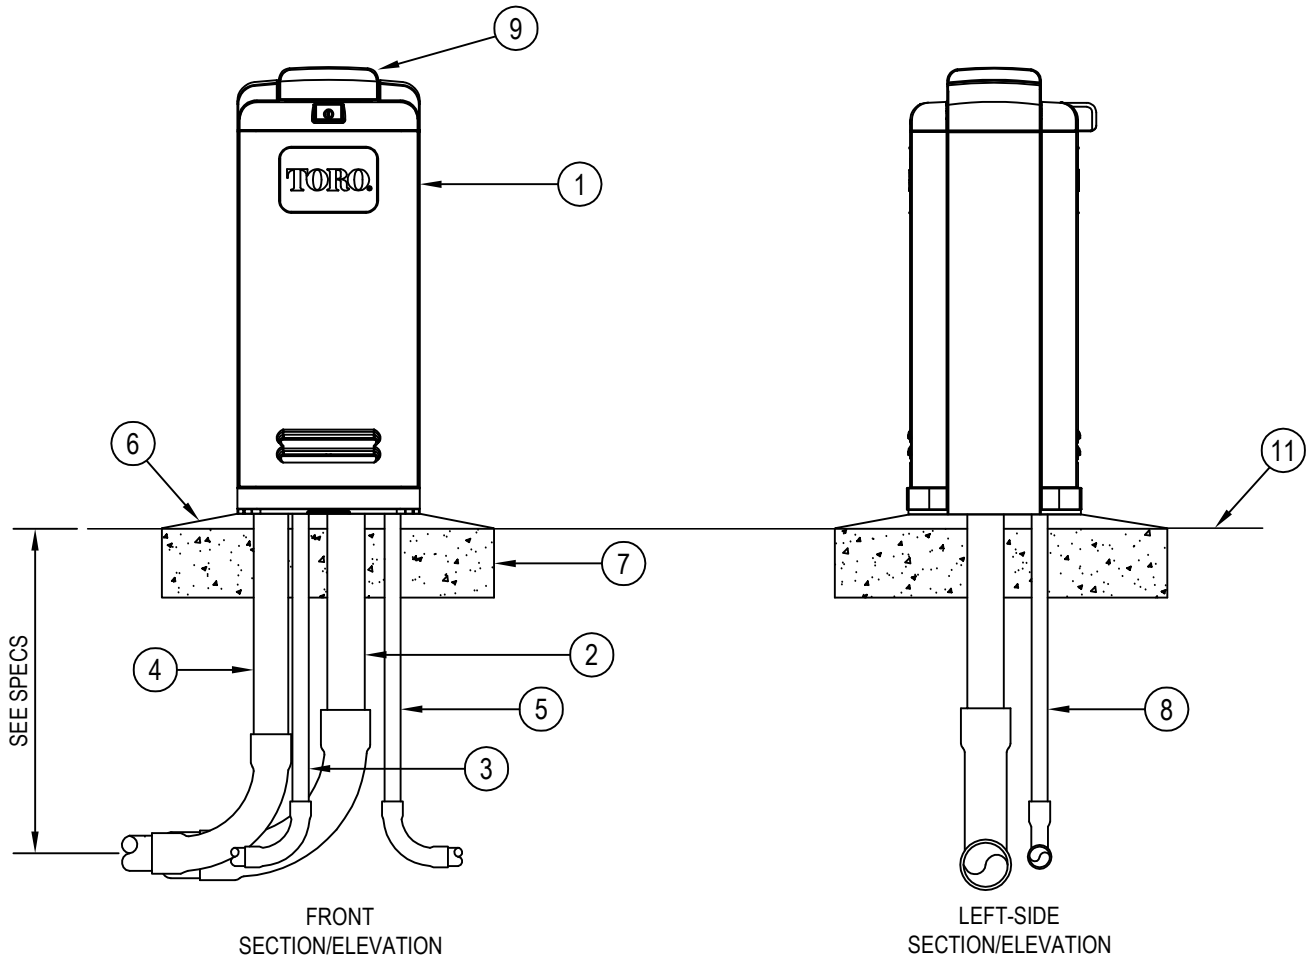

TORO-IRRIGATION DIVISION  
 5825 JASMINE STREET  
 RIVERSIDE, CA 92504  
 TOLL FREE: 1-877-345-8676  
 FAX: (951) 359-1870  
 www.toro.com

- ① TORO SENTINEL PLASTIC PEDESTAL IRRIGATION CONTROLLER MODEL NO.: SBDPP[X]JU (DC) OR SBAPP[X]JU (AC).
- ② 4" CONDUIT FOR TWO-WIRE PATH.
- ③ 3/4" EARTH GROUND.
- ④ 1-1/2" OPTIONAL EXTERNAL ANTENNA.
- ⑤ 3/4" CONDUIT FOR INPUT POWER PER LOCAL AND NATIONAL ELECTRICAL CODES.
- ⑥ FINISHED SURFACE SLOPE TO DRAIN.

- ⑦ CONCRETE FLOORING.
- ⑧ 3/4" CONDUIT FOR SENSOR WIRES.
- ⑨ STANDARD 400MHZ ANTENNA FOR PRIMARY COMMUNICATION. MOUNTED BETWEEN COVER AND VENT CAP.
- ⑩ 900MHZ ANTENNA FOR OPTIONAL WIRELESS SOIL SENSOR ADD-ON. MODEL NO. TPS-RX MOUNTED INTERNALLY.
- ⑪ FINISH GRADE