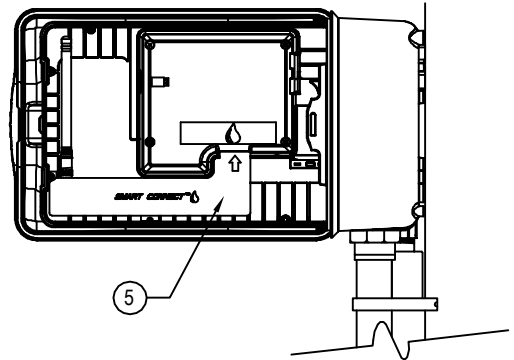

TORO-IRRIGATION DIVISION
 5825 JASMINE STREET
 RIVERSIDE, CA 92504
 TOLL FREE: 1-877-345-8676
 FAX: (951) 359-1870
 crc@toro.com
 www.toro.com

- LEGEND:
- ① EVOLUTION OUTDOOR TORO CONTROLLER MODEL NO. EVO-40D. SEE IRRIGATION LEGEND FOR NUMBER OF STATIONS. SECURE TO WALL WITH APPROPRIATE FASTENERS.
 - ② 1/2" CONDULET AND CONDUIT FOR ELECTRICAL POWER PER LOCAL AND NATIONAL ELECTRICAL CODES. SECURE TO WALL WITH APPROPRIATE PIPE CLAMPS.
 - ③ 1" CONDUIT FOR REMOTE CONTROL WIRES. SECURE TO WALL WITH APPROPRIATE PIPE CLAMPS.
 - ④ FINISHED GRADE.
 - ⑤ OPTIONAL EVO-SC INTERNAL SMART CONNECT RECEIVER.