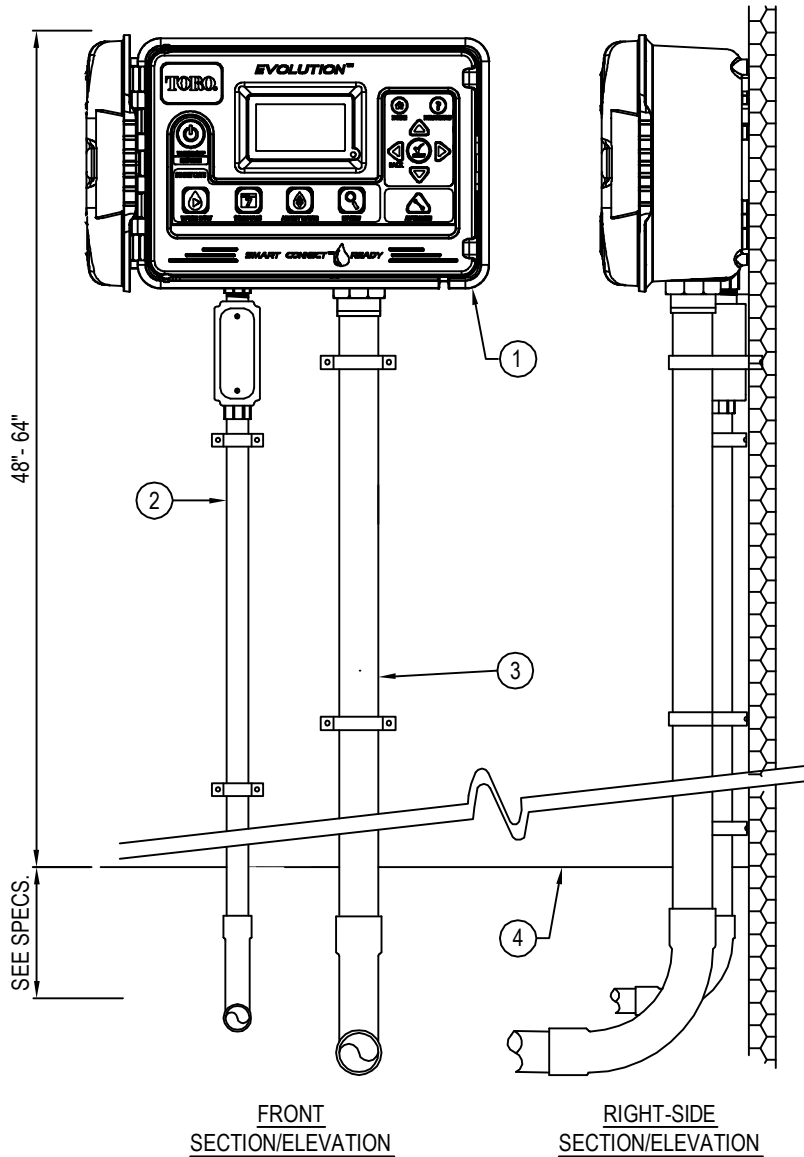

TORO-IRRIGATION DIVISION
 5825 JASMINE STREET
 RIVERSIDE, CA 92504
 TOLL FREE: 1-877-345-8676
 FAX: (951) 359-1870
 crc@toro.com
 www.toro.com

- LEGEND:
- ① EVOLUTION OUTDOOR TORO CONTROLLER MODEL NO. EVO-40D. SEE IRRIGATION LEGEND FOR NUMBER OF STATIONS. SECURE TO WALL WITH APPROPRIATE FASTENERS.
 - ② 1/2" CONDULET AND CONDUIT FOR ELECTRICAL POWER PER LOCAL AND NATIONAL ELECTRICAL CODES. SECURE TO WALL WITH APPROPRIATE PIPE CLAMPS.
 - ③ 1" CONDUIT FOR REMOTE CONTROL WIRES. SECURE TO WALL WITH APPROPRIATE PIPE CLAMPS.
 - ④ FINISHED GRADE.
 - ⑤ OPTIONAL EVO-SC INTERNAL SMART CONNECT RECEIVER.

NOTES:

- 1. INSTALLATION TO BE COMPLETED IN ACCORDANCE WITH MANUFACTURER'S SPECIFICATIONS.
- 2. DO NOT SCALE DRAWING.
- 3. THIS DRAWING IS INTENDED FOR USE BY ARCHITECTS, ENGINEERS, CONTRACTORS, CONSULTANTS AND DESIGN PROFESSIONALS FOR PLANNING PURPOSES ONLY. THIS DRAWING MAY NOT BE USED FOR CONSTRUCTION.
- 4. ALL INFORMATION CONTAINED HEREIN WAS CURRENT AT THE TIME OF DEVELOPMENT BUT MUST BE REVIEWED AND APPROVED BY THE PRODUCT MANUFACTURER TO BE CONSIDERED ACCURATE.
- 5. CONTRACTOR'S NOTE: FOR PRODUCT AND COMPANY INFORMATION VISIT www.CADdetails.com/info AND ENTER REFERENCE NUMBER 065-471.