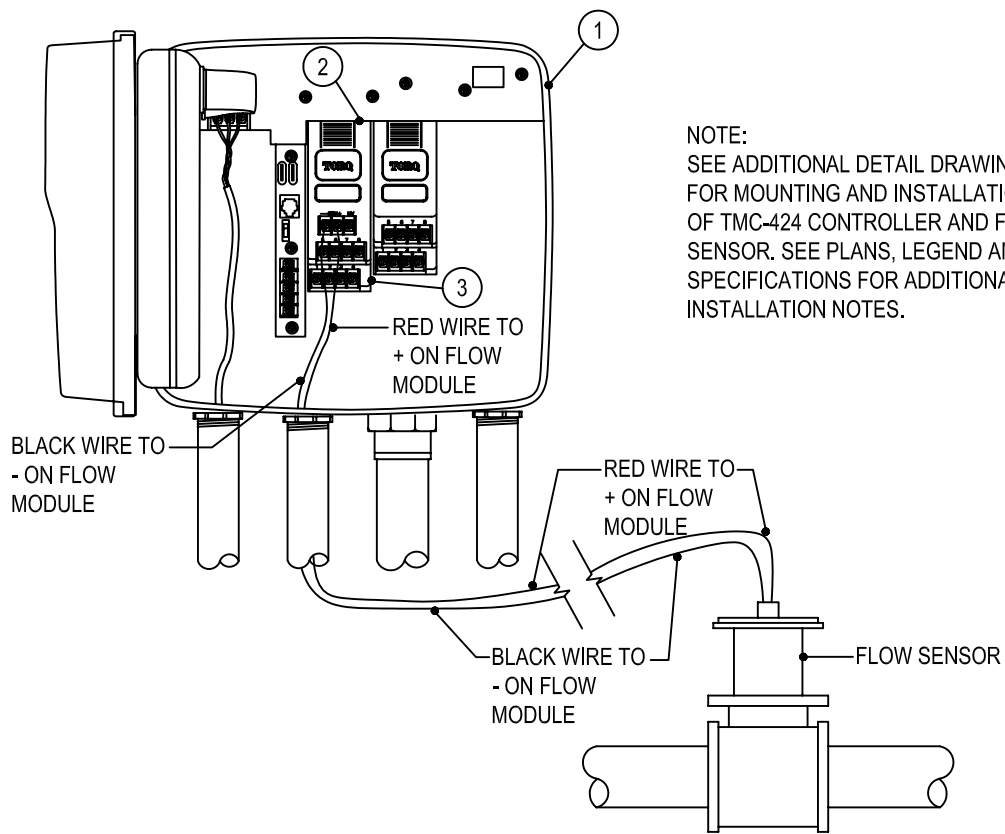

TORO-IRRIGATION DIVISION  
 5825 JASMINE STREET  
 RIVERSIDE, CA 92504  
 TOLL FREE: 1-800-664-4740  
 PHONE: (951) 785-3152  
 FAX: (951) 359-1870  
 www.toro.com

**LEGEND**

- 1. TORO TMC-424 CONTROLLER. MODEL DISPLAYED: TMC-424-ID. FLOW SENSOR CONNECTION IS SAME FOR TMC-424-OD.
- 3. TORO TSM-4F OR TSM-8F FLOW MODULE. MODEL DISPLAYED: TSM-8F
- 3. FLOW MODULE MAY BE INSTALLED IN ANY MODULE SLOT (I, II, OR III). UP TO THREE SEPARATE FLOW MODULES CONNECTED TO THREE SEPARATE FLOW SENSORS MAY BE INSTALLED.

NOTE:  
 SEE ADDITIONAL DETAIL DRAWINGS FOR MOUNTING AND INSTALLATION OF TMC-424 CONTROLLER AND FLOW SENSOR. SEE PLANS, LEGEND AND SPECIFICATIONS FOR ADDITIONAL INSTALLATION NOTES.

**SECTION/ELEVATION**  
 NOT TO SCALE

**TMC-424 SERIES CONTROLLER**

CONNECTION TO FLOW SENSOR