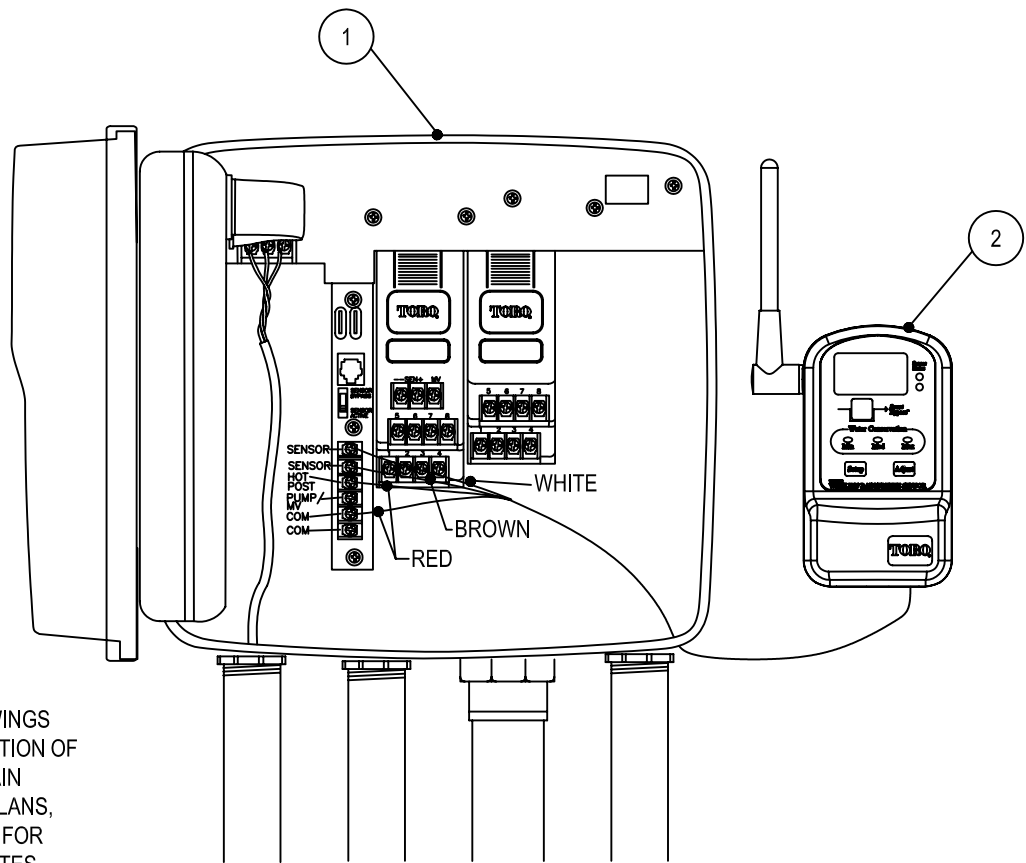

TORO-IRRIGATION DIVISION
 5825 JASMINE STREET
 RIVERSIDE, CA 92504
 TOLL FREE: 1-800-664-4740
 PHONE: (951) 785-3152
 FAX: (951) 359-1870
 www.toro.com

LEGEND

- 1. TORO TMC-424 CONTROLLER. MODEL DISPLAYED: TMC-424-ID. WIRELESS RAINSENSOR CONNECTION IS SAME FOR TMC-424-OD.
- 3. TORO TWRS OR TWRFS WIRELESS RAIN OR WIRELESS RAIN/FREEZE SENSOR. MODEL DISPLAYED: TWRFS WIRELESS RAIN/FREEZE SENSOR

NOTE:
 SEE ADDITIONAL DETAIL DRAWINGS FOR MOUNTING AND INSTALLATION OF TMC-424 CONTROLLER AND RAIN SENSOR TRANSMITTER. SEE PLANS, LEGEND AND SPECIFICATIONS FOR ADDITIONAL INSTALLATION NOTES.

SECTION/ELEVATION

TMC-424 SERIES CONTROLLER

CONNECTION TO WIRELESS RAIN SENSOR