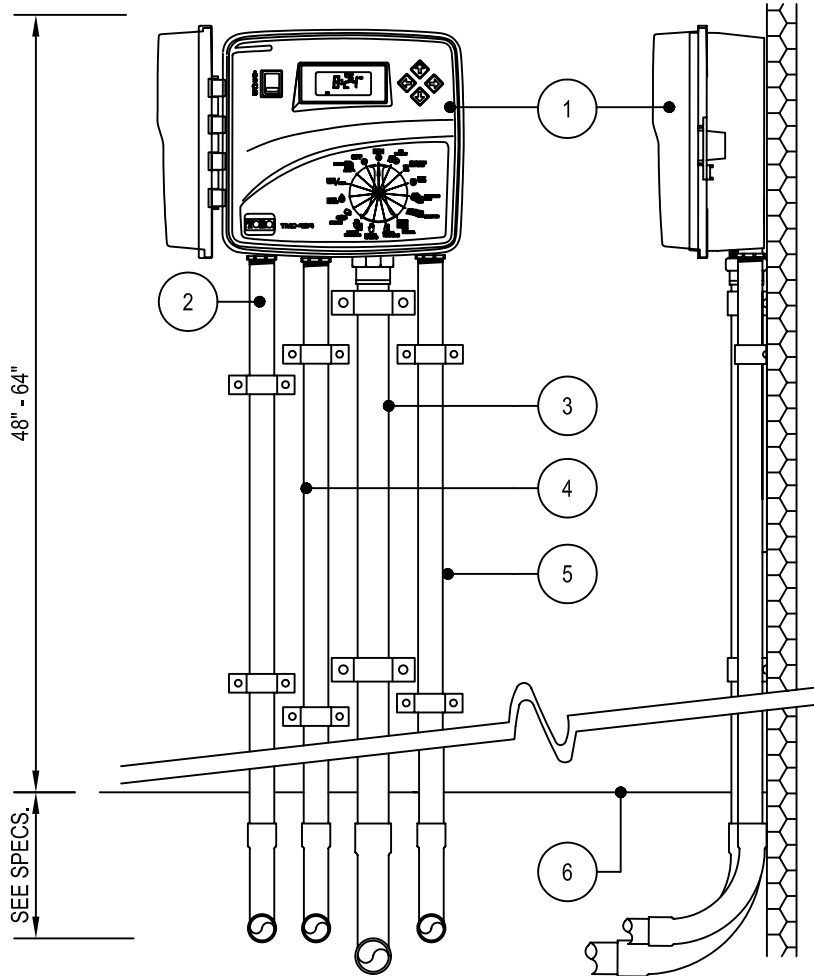

TORO-IRRIGATION DIVISION  
 5825 JASMINE STREET  
 RIVERSIDE, CA 92504  
 TOLL FREE: 1-800-664-4740  
 PHONE: (951) 785-3152  
 FAX: (951) 359-1870  
 www.toro.com

**LEGEND**

- 1. TORO TMC OUTDOOR CONTROLLER  
 MODEL NO. TMC-424-0D  
  
 SEE IRRIGATION LEGEND FOR  
 NUMBER OF STATIONS  
  
 SECURE TO WALL WITH  
 APPROPRIATE FASTENERS.
- 2. 1/2" CONDUIT FOR ELECTRICAL  
 POWER PER LOCAL AND NATIONAL  
 ELECTRICAL CODES
- 3. 3/4" FIELD OUTPUT WIRES  
  
 SECURE TO WALL WITH  
 APPROPRIATE PIPE CLAMPS
- 4. 1/2" CONDUIT FOR SENSOR WIRES  
  
 SECURE TO WALL WITH  
 APPROPRIATE PIPE CLAMPS
- 5. 1/2" CONDUIT REMOTE RECEIVER  
 WIRES
- 6. FINISHED GRADE

**FRONT  
 SECTION/ELEVATION**  
 NOT TO SCALE

**RIGHT-SIDE  
 SECTION/ELEVATION**  
 NOT TO SCALE

**NOTES:**

- 1. INSTALLATION TO BE COMPLETED IN ACCORDANCE WITH MANUFACTURERS SPECIFICATIONS.
- 2. DO NOT SCALE DRAWINGS.
- 3. CONTRACTORS NOTE: FOR PRODUCT AND COMPANY INFORMATION VISIT [www.CADdetails.com/info](http://www.CADdetails.com/info)  
 REFERENCE NUMBER 065-252.

**TMC-424 SERIES**

EXTERIOR WALL MOUNT CONTROLLER (PLASTIC)