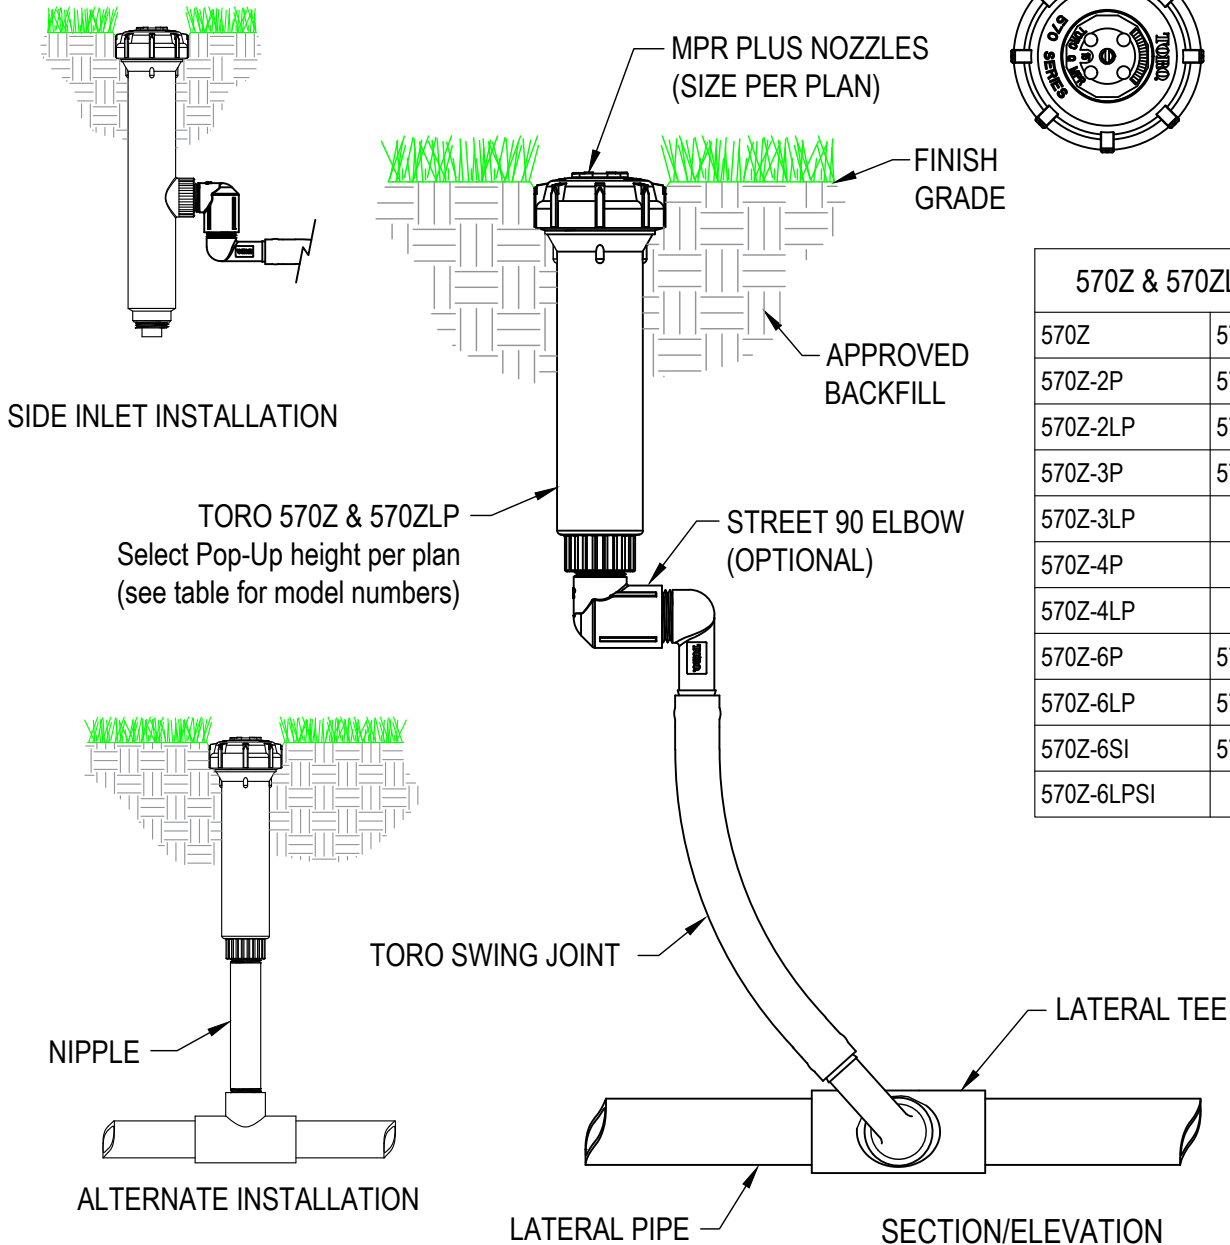

TORO-IRRIGATION DIVISION  
 5825 JASMINE STREET  
 RIVERSIDE, CA 92504  
 TOLL FREE: 1-877-345-8676  
 (951) 359-1870  
 crc@toro.com  
 www.toro.com

**NOTES:**

1. INSTALLATION TO BE COMPLETED IN ACCORDANCE WITH MANUFACTURER'S SPECIFICATIONS.
2. DO NOT SCALE DRAWING.
3. THIS DRAWING IS INTENDED FOR USE BY ARCHITECTS, ENGINEERS, CONTRACTORS, CONSULTANTS AND DESIGN PROFESSIONALS FOR PLANNING PURPOSES ONLY.
4. MODELS WITH THE 'COM' OPTION ARE NOT COMPATIBLE WITH SIDE INLET.

## TORO 570Z SPRINKLER

570Z & 570ZLP