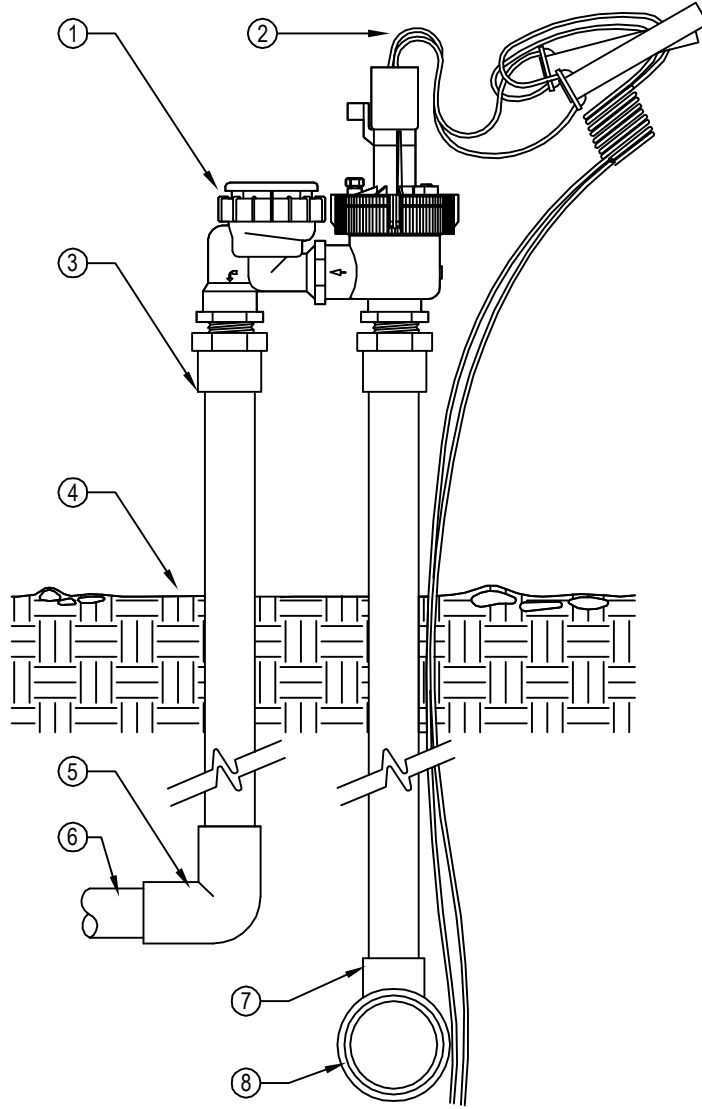

TORO-IRRIGATION DIVISION  
 5825 JASMINE STREET  
 RIVERSIDE, CA 92504  
 TOLL FREE: 1-877-345-8676  
 FAX: (951) 359-1870  
 crc@toro.com  
 www.toro.com

LEGEND

- ① TORO AVB REMOTE CONTROL VALVE WITH FLOW CONTROL AND WIRED SOLENOID MODEL NO. EZF-29-03 OR EZF-29-04. SEE LEGEND.
- ② CONTROL WIRES WITH 12" MIN. SERVICE COIL AND WATERPROOF WIRE SPLICE CONNECTORS
- ③ PVC MALE ADAPTER (TYP.)
- ④ FINISHED GRADE
- ⑤ PVC ELBOW (TYP.)
- ⑥ PVC LATERAL LINE SCH. 80 SEE SPECS. FOR DEPTH
- ⑦ PVC TEE OR ELBOW (TYP.)
- ⑧ PVC MAIN LINE SCH. 80 SEE SPECS. FOR DEPTH

NOTES:

- 1. SET VALVE 6" MIN. ABOVE HIGHEST SPRINKLER SERVED (CHECK LOCAL CODES).
- 2. SEE PLANS, LEGEND AND SPECIFICATIONS FOR ADDITIONAL INSTALLATION NOTES.

SECTION/ELEVATION  
 NOT TO SCALE

NOTES:

- 1. INSTALLATION TO BE COMPLETED IN ACCORDANCE WITH MANUFACTURER'S SPECIFICATIONS.
- 2. DO NOT SCALE DRAWING.
- 3. THIS DRAWING IS INTENDED FOR USE BY ARCHITECTS, ENGINEERS, CONTRACTORS, CONSULTANTS AND DESIGN PROFESSIONALS FOR PLANNING PURPOSES ONLY. THIS DRAWING MAY NOT BE USED FOR CONSTRUCTION.
- 4. ALL INFORMATION CONTAINED HEREIN WAS CURRENT AT THE TIME OF DEVELOPMENT BUT MUST BE REVIEWED AND APPROVED BY THE PRODUCT MANUFACTURER TO BE CONSIDERED ACCURATE.
- 5. CONTRACTOR'S NOTE: FOR PRODUCT AND COMPANY INFORMATION VISIT [www.CADdetails.com/info](http://www.CADdetails.com/info) AND ENTER REFERENCE NUMBER 065-165c.

**EZ-FLO® PLUS SERIES**

3/4" AND 1" PLASTIC VALVE (AVB, WIRED SOLENOID) - WITH FLOW CONTROL